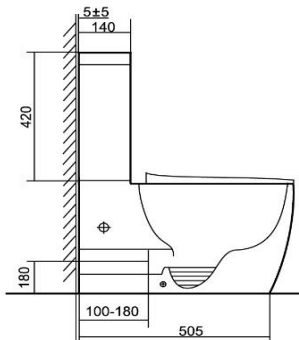

# ZENMO TOILET SUITE

WELS Reg No: L08265

WELS: 4 Star 3.5L Average Flush

Single hole

## Hinge Cover

SPECIFICATIONS

Side view

Top view

Back view